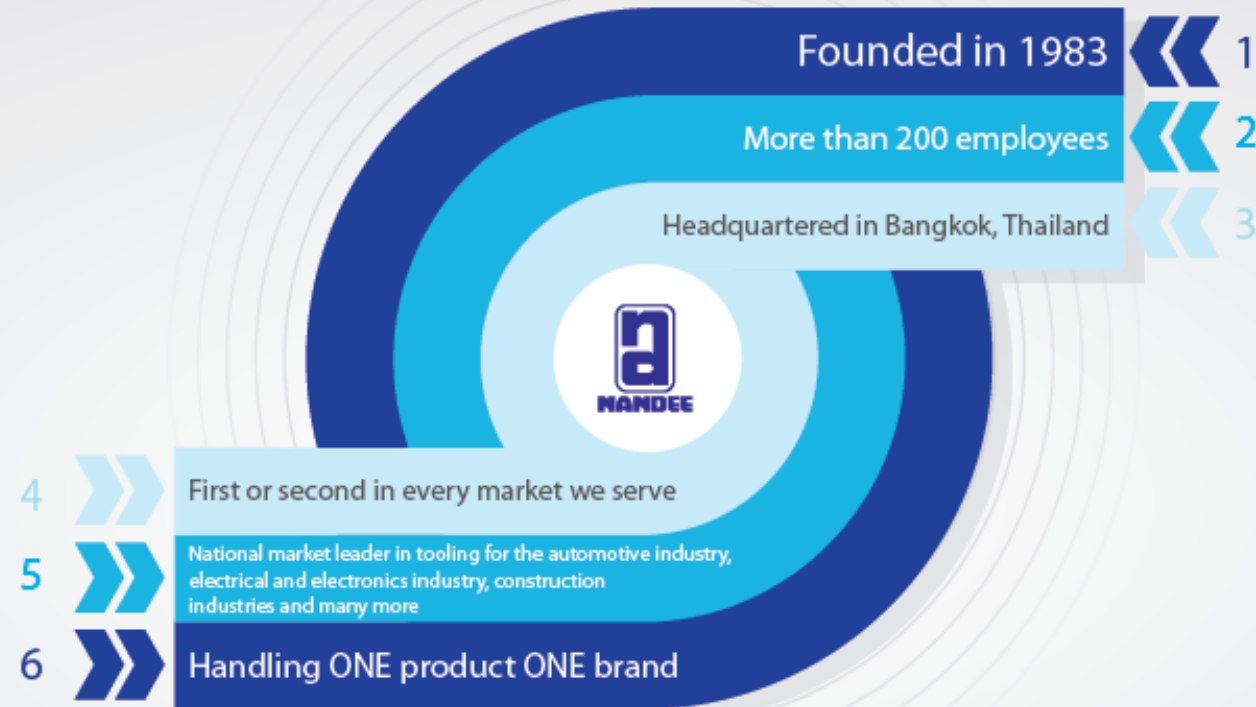

COMPANY PROFILE

Company Overview

Nandee Inter-Trade Co., Ltd. is one of the leading Thai importers on industrial tools from around the world. Nandee starts its business by selling general industrial products before being expanded into other business groups such as automotive industry, electrical and electronics industry, construction industry and many more. The focus is given on the selection of high quality products and the import of various world-class brands from abroad. The Company has thus been accepted by customers as the expert in connect coupling system, pneumatic system, electronic system and many more, all of which are currently being widely used in the industrial sector.