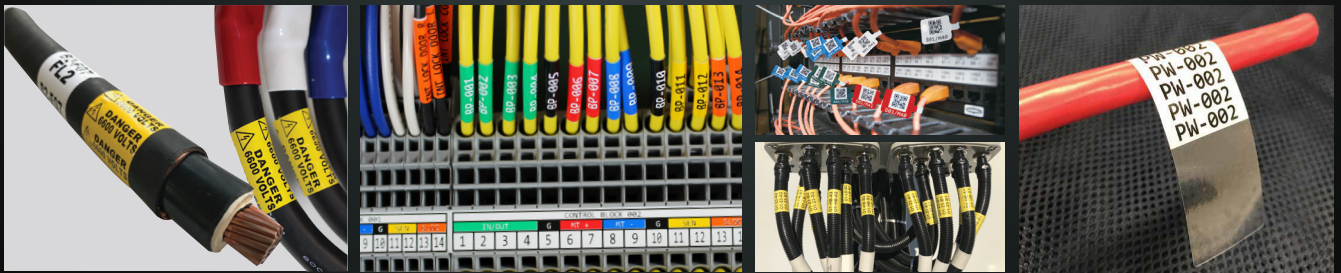

NETWORK AND ELECTRICAL WIRE MARKING

COSMETIC LABELS