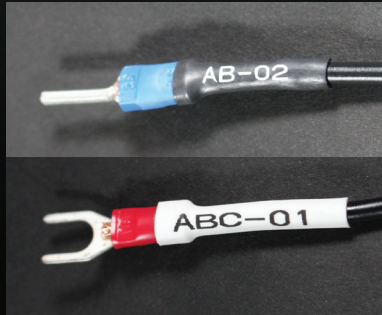

Heat Shrink Tubing