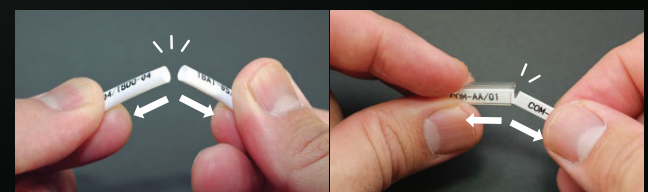

OTHER USEFUL FEATURES

Hard Carry Case

Numeric Key

Remove

Insert

Half cut tubing is easily cut by hand

Half cut function

PC REQUIREMENTS For Windows 11 / 10 / 8.1 / 8 / 7 operating systems.