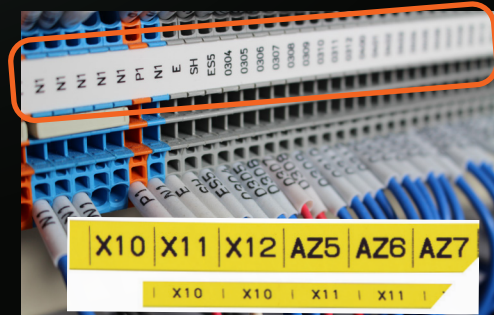

Polyester Tape Label