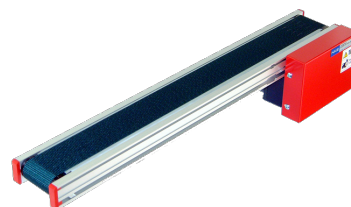

Lighting Solution

Lighting System
for Vision Sensor
Start price 3,700- (THB)

AC Standard Motor

Induction Motor
Start price 1,800- (THB)

Speed Control Unit
Start price 5,000- (THB)

Conveyor System

Flat Belt Conveyor
Start price 35,000- (THB)