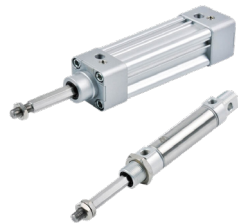

Filter & Regulator
Start price 600- (THB)

Air Cylinder
Start price 700- (THB)

Vacuum Generator
Start price 5,800- (THB)

Vacuum Ejector
Start price 600- (THB)

Solenoid Valve
Start price 1,000- (THB)

2 Stage Speed Controller
Start price 1,100- (THB)

**Electric Cylinder
(with motor & driver)**
Start price 27,700- (THB)

Fast, Accurate, Smooth Motion

Precision Motor, Rotary Indexer, Input - Output Module
Compatible with Various Fieldbus Network

BLDC Speed Control System
Start price 12,500- (THB)