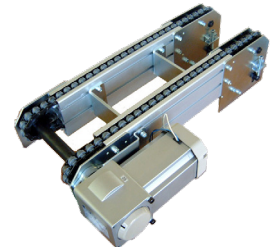

Lighting Solution

Lighting System
for Vision Sensor
Start price 3,700- (THB)

AC Standard Motor

Induction Motor
Start price 1,800- (THB)

Speed Control Unit
Start price 5,000- (THB)

Conveyor System

Flat Belt Conveyor
Start price 35,000- (THB)