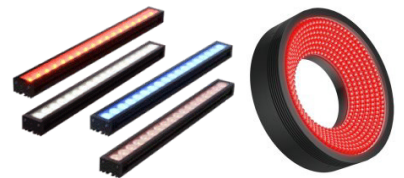

CREATING CUSTOMER SATISFACTION

Lighting Solution

Lighting System
for Vision Sensor
Start price 3,700- (THB)